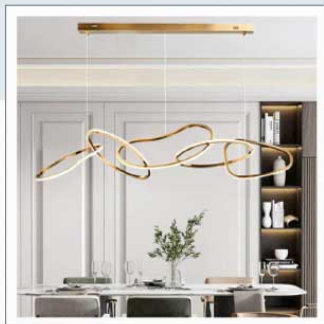

PENDANT LIGHT SERIES

T-6257/4
L1000 x W400 x H1000
LED 60W x 4
6.700.000đ

T-6258/5
L1200 x W400 x H1000
LED 60W x 5
8.700.000đ

T-6260/8
L1300 x H1000
LED 40W
5.300.000đ

T-6261/6
L1250 x W1100 x H260
LED 55W
3.700.000đ