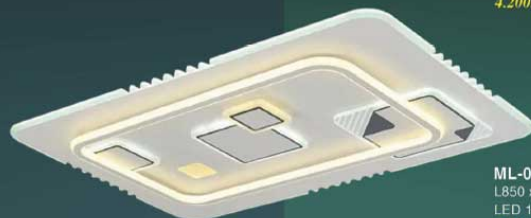

ML-08
L850 x W550 x H70
LED 185W
7.100.000đ