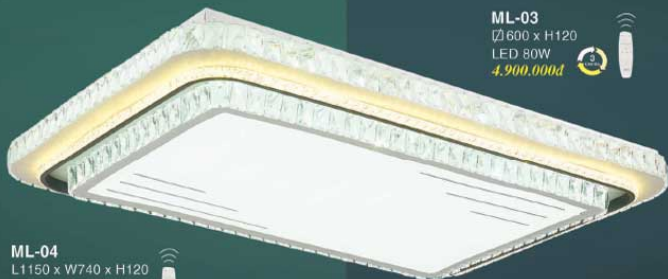

ML-8608
L1100 x W720 x H120
LED 100W
8.100.000đ

ML-8609
L1100 x W750 x H60
LED 180W
8.800.000đ

ML-8610
L1100 x W750 x H60
LED 180W
8.800.000đ

ML-8611
L1100 x W720 x H80
LED 160W
8.750.000đ

Ceiling led light series
Luxury

ML-01
Ø600 x H120
LED 80W
4.850.000đ

ML-02
Ø800 x H120
LED 180W
7.500.000đ

ML-03
□600 x H120
LED 80W
4.900.000đ

ML-04
L1150 x W740 x H120
LED 200W
9.800.000đ

ML-05
Ø500 x H60
LED 60W
3.020.000đ

ML-06
□490 x H60
LED 75W
3.200.000đ