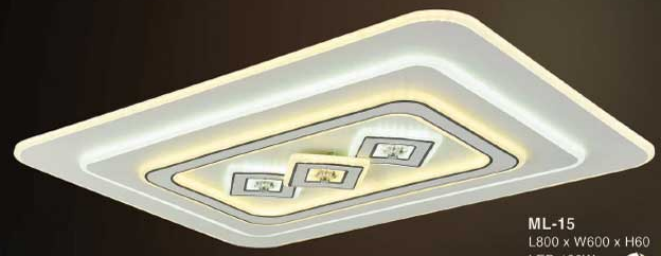

ML-15
1.800 x W600 x H60
LED 120W
5.700.000đ