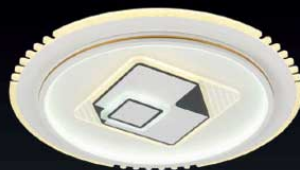

ML-01
Ø600 x H120
LED 80W
4.850.000đ

ML-02
Ø800 x H120
LED 180W
7.500.000đ

ML-03
□600 x H120
LED 80W
4.900.000đ

ML-04
L1150 x W740 x H120
LED 200W
9.800.000đ

ML-05
Ø500 x H60
LED 60W
3.020.000đ

ML-06
□490 x H60
LED 75W
3.200.000đ