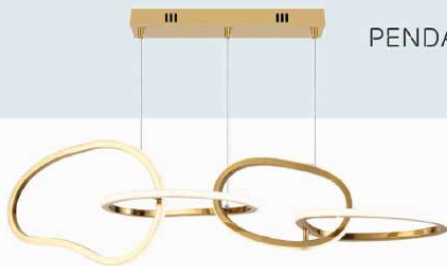

PENDANT LIGHT SERIES

T-6257/4
L1000 x W400 x H1000
LED 60W x 4
6.700.000đ

T-6258/5
L1200 x W400 x H1000
LED 60W x 5
8.700.000đ

T-6260/8
L1300 x H1000
LED 40W
5.300.000đ

T-6261/6
L1250 x W1100 x H260
LED 55W
3.700.000đ