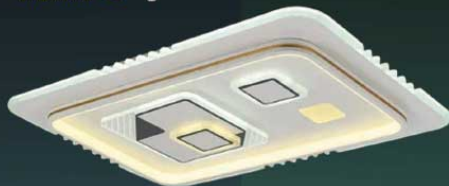

ML-01
Ø600 x H120
LED 80W
4.850.000đ

ML-02
Ø800 x H120
LED 180W
7.500.000đ

ML-03
□600 x H120
LED 80W
4.900.000đ

ML-04
L1150 x W740 x H120
LED 200W
9.800.000đ

ML-05
Ø500 x H60
LED 60W
3.020.000đ

ML-06
□490 x H60
LED 75W
3.200.000đ