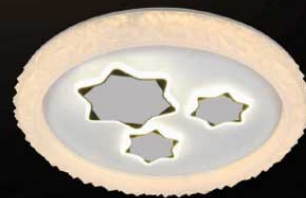

ML-17
Ø500 x H50
LED 80W x 2
2.350.000đ

ML-8422
Ø 500 - LED
50W x 2
4.150.000đ

ML-18
Ø500 x H50
LED 80W x 2
2.350.000đ

ML-8424
Ø 500 - LED
50W x 2
4.150.000đ

ML-19
Ø500 x H50
LED 80W x 2
2.350.000đ

Ceiling led light series
Luxury