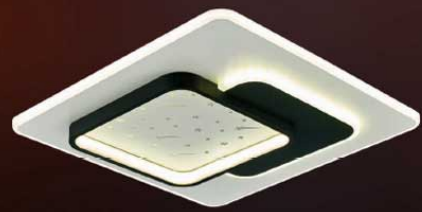

ML-23
550 x H60
LED 80W
3.400.000đ