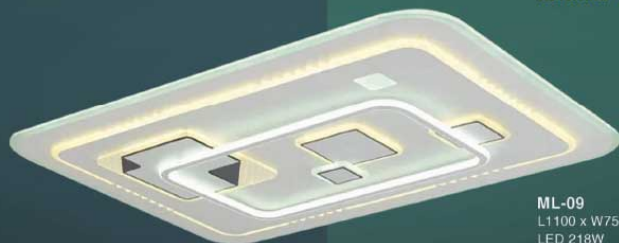

ML-09
L1100 x W750 x H70
LED 218W
9.300.000đ