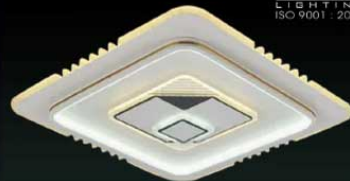

ML-01
Ø600 x H120
LED 80W
4.850.000đ

ML-02
Ø800 x H120
LED 180W
7.500.000đ

ML-03
□600 x H120
LED 80W
4.900.000đ

ML-04
L1150 x W740 x H120
LED 200W
9.800.000đ

ML-05
Ø500 x H60
LED 60W
3.020.000đ

ML-06
□490 x H60
LED 75W
3.200.000đ