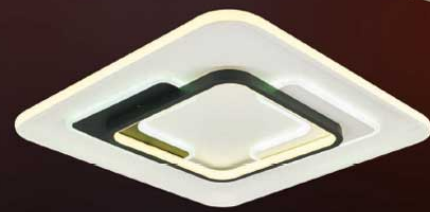

ML-22
 Ø550 x H50
 LED 80W
 3.350.000đ

ML-23
 550 x H60
 LED 80W
 3.400.000đ

ML-24
 L1090 x W730 x H50
 LED 180W
 6.800.000đ

ML-21
 Ø400 x H50
 LED 50W
 2.380.000đ

ML-25
 Ø490 x H60
 LED 60W
 2.750.000đ

ML-27
 490 x H60
 LED 60W
 2.980.000đ