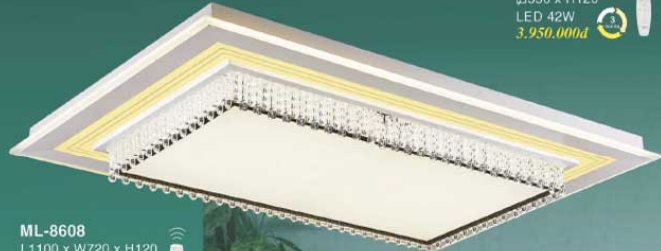

ML-8613
 L1070 x W720 x H70
 LED 180W
 8.100.000đ

ML-8603
 Ø550 x H100
 LED 30W
 4.050.000đ

ML-8606
Ø820 x H120
LED 60W
7.300.000đ

ML-8605
Ø600 x H120
LED 42W
3.980.000đ

ML-8607
7550 x H120
LED 42W
3.950.000đ