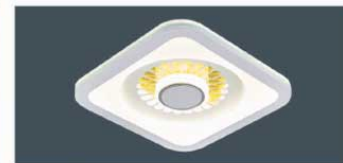

BT-152
Ø200
LED 16W
680.000đ