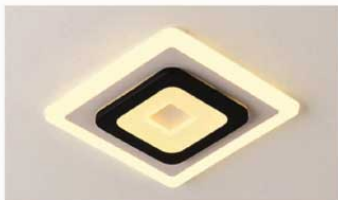

BT-153
Ø195
LED 21W
530.000đ

BT-154
Ø195
LED 21W
530.000đ

BT-155
Ø200
LED 16W
530.000đ

BT-156
Ø200
LED 16W
530.000đ

BT-157
Ø200
LED 16W
530.000đ

BT-158
Ø200
LED 16W
530.000đ

BT-159
Ø200
LED 16W
530.000đ

BT-160
Ø200
LED 16W
530.000đ