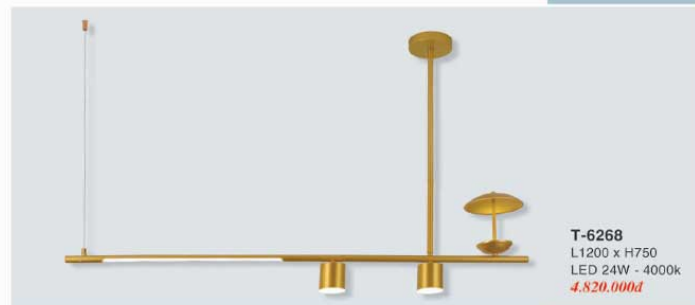

PENDANT LIGHT SERIES

PENDANT LIGHT SERIES