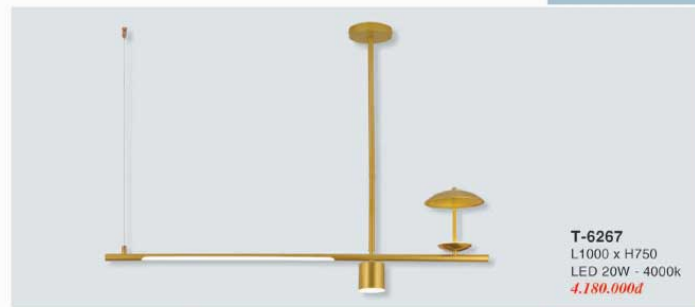

PENDANT LIGHT SERIES

PENDANT LIGHT SERIES